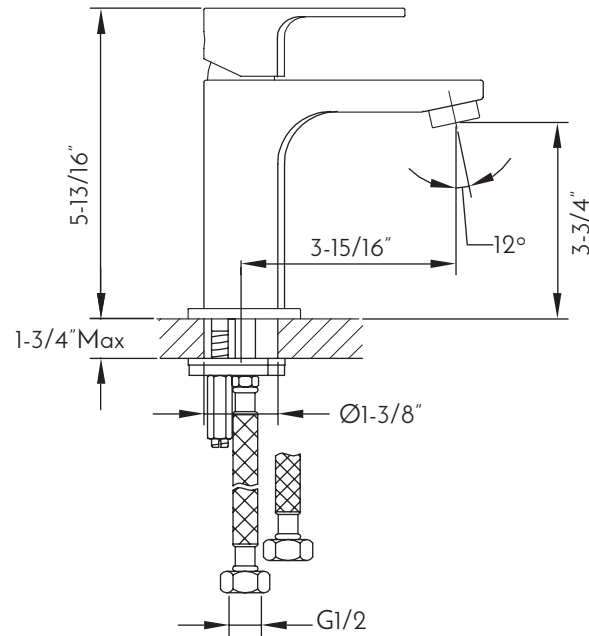

## FEATURES

- Single Lever
- Ceramic cartridge
- Brass body
- Flow rate 1.2 GPM
- Installation hole 1-3/8"
- Chrome finish
- Hoses and mounting parts included
- Pop up drain not included (available)

BATHROOM FAUCET **DAX-9829**

MODEL	DAX-9829
ADA	No
UPC APPROVED	No
ANSI APPROVED	No
ASME APPROVED	No
WATERSENSE CERTIFIED	No
NSF APPROVED	No
CONNECTION SIZE	G3/8
FAUCET HOLE SIZE	1-5/16"
FAUCETS HOLE	Single hole
FAUCET TYPE	Basin mixer
FLOW RATE (GPM)	1.2 Gpm at 60 psi
HANDLE STYLE	Single lever
NUMBER OF HANDLES	1
HEIGHT	5-13/16"
INSTALLATION TYPE	Deck mounted
MATERIAL	Brass body + zinc handle
FINISH	Chrome
SPOUT HEIGHT	3-3/4"
SPOUT REACH	3-15/16"
SPOUT SWIVEL	No
SPOUT TYPE	Casting spout
CARTRIDGE TYPE	Ceramic mixer
POP-IP INCLUDED	No
MAX DECK THICKNESS	1-3/4" Max

### INSTALLATION STEPS

1. As shown in figure, connect braided hoses and threaded rod to faucet body tightly (**Note: position as red braided hose on the left and blue braided hose on the right**), slide lift handle into the slot at the back of faucet body and connect with lift rod.
2. Pass faucet body with gasket through hole of basin counter, pad rubber washer and locking washer in turn, tighten with hex coupling nut.
3. Install drainage set and connect with lift rod.
4. Connect braided hoses with triangle valves. Note: position as hot left and cold right.
5. Run water to check if the installation is qualified.

DIAGRAM NUMBER	DAX SKU	TITLE DESCRIPTION
1	FH D38A-02	Decoration cap
2	MF 0615	Ø3x1-1/2" O ring
3	FH TJ-30504	Internal Hex flat end locking screw
4	FH D63-01A	Handle
5	FH DB-18	Decorative ring
6	FH DB-17B	Locknut
7	FH SEDAL-25	Ø1" cartridge
8	MF 2722	Ø23x2.2 "O" ring
9	FH 9829-02A	Cartridge base
10	FH 8466-05	M5 screw
11		Faucets body
12	FH 8223-11	Spout washer
13	FH TQ-06B	M22 aerator
14	FH 8623-04	Spout inner collar