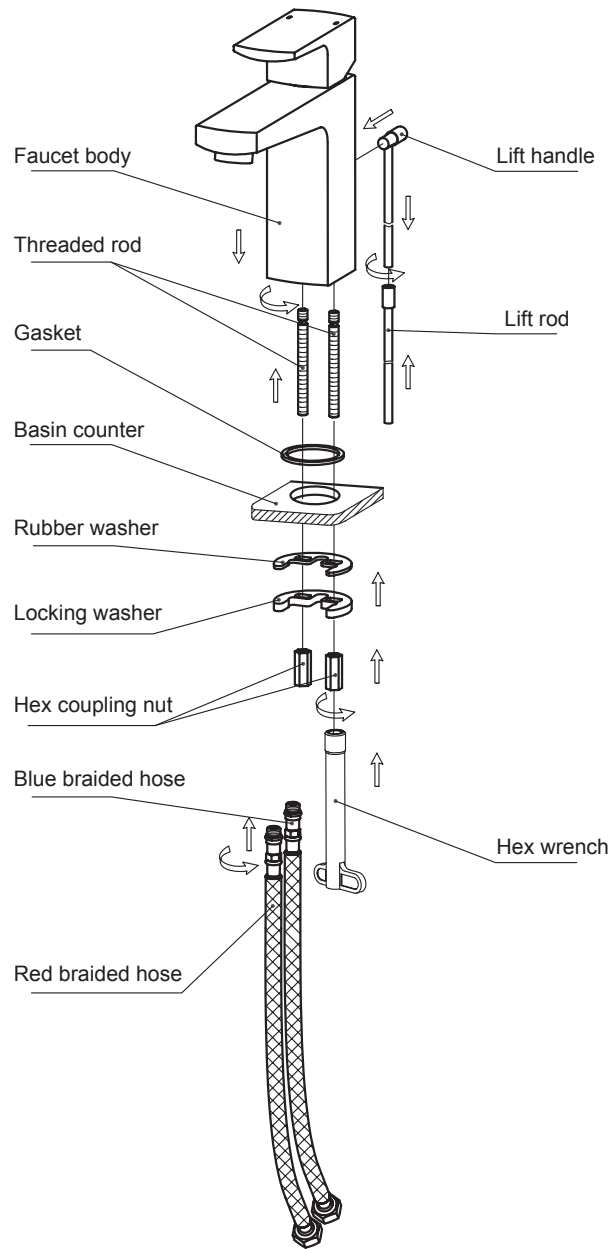

## FEATURES

- Single Lever
- Ceramic cartridge
- Brass body
- Flow rate 1.2 GPM
- Installation hole 1-3/8"
- Chrome finish
- Hoses and mounting parts included
- Pop up drain not included (available)

BATHROOM FAUCET **DAX-9829**

MODEL	DAX-9829
ADA	No
UPC APPROVED	No
ANSI APPROVED	No
ASME APPROVED	No
WATERSENSE CERTIFIED	No
NSF APPROVED	No
CONNECTION SIZE	G3/8
FAUCET HOLE SIZE	1-5/16"
FAUCETS HOLE	Single hole
FAUCET TYPE	Basin mixer
FLOW RATE (GPM)	1.2 Gpm at 60 psi
HANDLE STYLE	Single lever
NUMBER OF HANDLES	1
HEIGHT	5-13/16"
INSTALLATION TYPE	Deck mounted
MATERIAL	Brass body + zinc handle
FINISH	Chrome
SPOUT HEIGHT	3-3/4"
SPOUT REACH	3-15/16"
SPOUT SWIVEL	No
SPOUT TYPE	Casting spout
CARTRIDGE TYPE	Ceramic mixer
POP-IP INCLUDED	No
MAX DECK THICKNESS	1-3/4" Max

### INSTALLATION STEPS

1. As shown in figure, connect braided hoses and threaded rod to faucet body tightly (**Note: position as red braided hose on the left and blue braided hose on the right**), slide lift handle into the slot at the back of faucet body and connect with lift rod.
2. Pass faucet body with gasket through hole of basin counter, pad rubber washer and locking washer in turn, tighten with hex coupling nut.
3. Install drainage set and connect with lift rod.
4. Connect braided hoses with triangle valves. Note: position as hot left and cold right.
5. Run water to check if the installation is qualified.

DIAGRAM NUMBER	DAX SKU	TITLE DESCRIPTION
1	FH D38A-02	Decoration cap
2	MF 0615	Ø3x1-1/2" O ring
3	FH TJ-30504	Internal Hex flat end locking screw
4	FH D63-01A	Handle
5	FH DB-18	Decorative ring
6	FH DB-17B	Locknut
7	FH SEDAL-25	Ø1" cartridge
8	MF 2722	Ø23x2.2 "O" ring
9	FH 9829-02A	Cartridge base
10	FH 8466-05	M5 screw
11		Faucets body
12	FH 8223-11	Spout washer
13	FH TQ-06B	M22 aerator
14	FH 8623-04	Spout inner collar