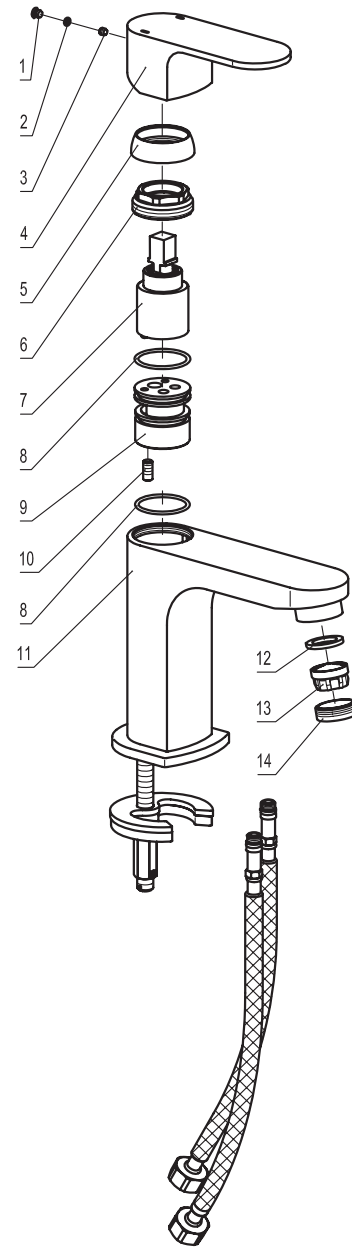

## FEATURES

- Single Lever
- Ceramic cartridge
- Brass body
- Flow rate 1.2 GPM
- Installation hole 1-3/8"
- Chrome finish
- Hoses and mounting parts included
- Pop up drain not included (available)

BATHROOM FAUCET **DAX-9829**

MODEL	DAX-9829
ADA	No
UPC APPROVED	No
ANSI APPROVED	No
ASME APPROVED	No
WATERSENSE CERTIFIED	No
NSF APPROVED	No
CONNECTION SIZE	G3/8
FAUCET HOLE SIZE	1-5/16"
FAUCETS HOLE	Single hole
FAUCET TYPE	Basin mixer
FLOW RATE (GPM)	1.2 Gpm at 60 psi
HANDLE STYLE	Single lever
NUMBER OF HANDLES	1
HEIGHT	5-13/16"
INSTALLATION TYPE	Deck mounted
MATERIAL	Brass body + zinc handle
FINISH	Chrome
SPOUT HEIGHT	3-3/4"
SPOUT REACH	3-15/16"
SPOUT SWIVEL	No
SPOUT TYPE	Casting spout
CARTRIDGE TYPE	Ceramic mixer
POP-IP INCLUDED	No
MAX DECK THICKNESS	1-3/4" Max

### INSTALLATION STEPS

1. As shown in figure, connect braided hoses and threaded rod to faucet body tightly (**Note: position as red braided hose on the left and blue braided hose on the right**), slide lift handle into the slot at the back of faucet body and connect with lift rod.
2. Pass faucet body with gasket through hole of basin counter, pad rubber washer and locking washer in turn, tighten with hex coupling nut.
3. Install drainage set and connect with lift rod.
4. Connect braided hoses with triangle valves. Note: position as hot left and cold right.
5. Run water to check if the installation is qualified.

DIAGRAM NUMBER	DAX SKU	TITLE DESCRIPTION
1	FH D38A-02	Decoration cap
2	MF 0615	Ø3x1-1/2" O ring
3	FH TJ-30504	Internal Hex flat end locking screw
4	FH D63-01A	Handle
5	FH DB-18	Decorative ring
6	FH DB-17B	Locknut
7	FH SEDAL-25	Ø1" cartridge
8	MF 2722	Ø23x2.2 "O" ring
9	FH 9829-02A	Cartridge base
10	FH 8466-05	M5 screw
11		Faucets body
12	FH 8223-11	Spout washer
13	FH TQ-06B	M22 aerator
14	FH 8623-04	Spout inner collar